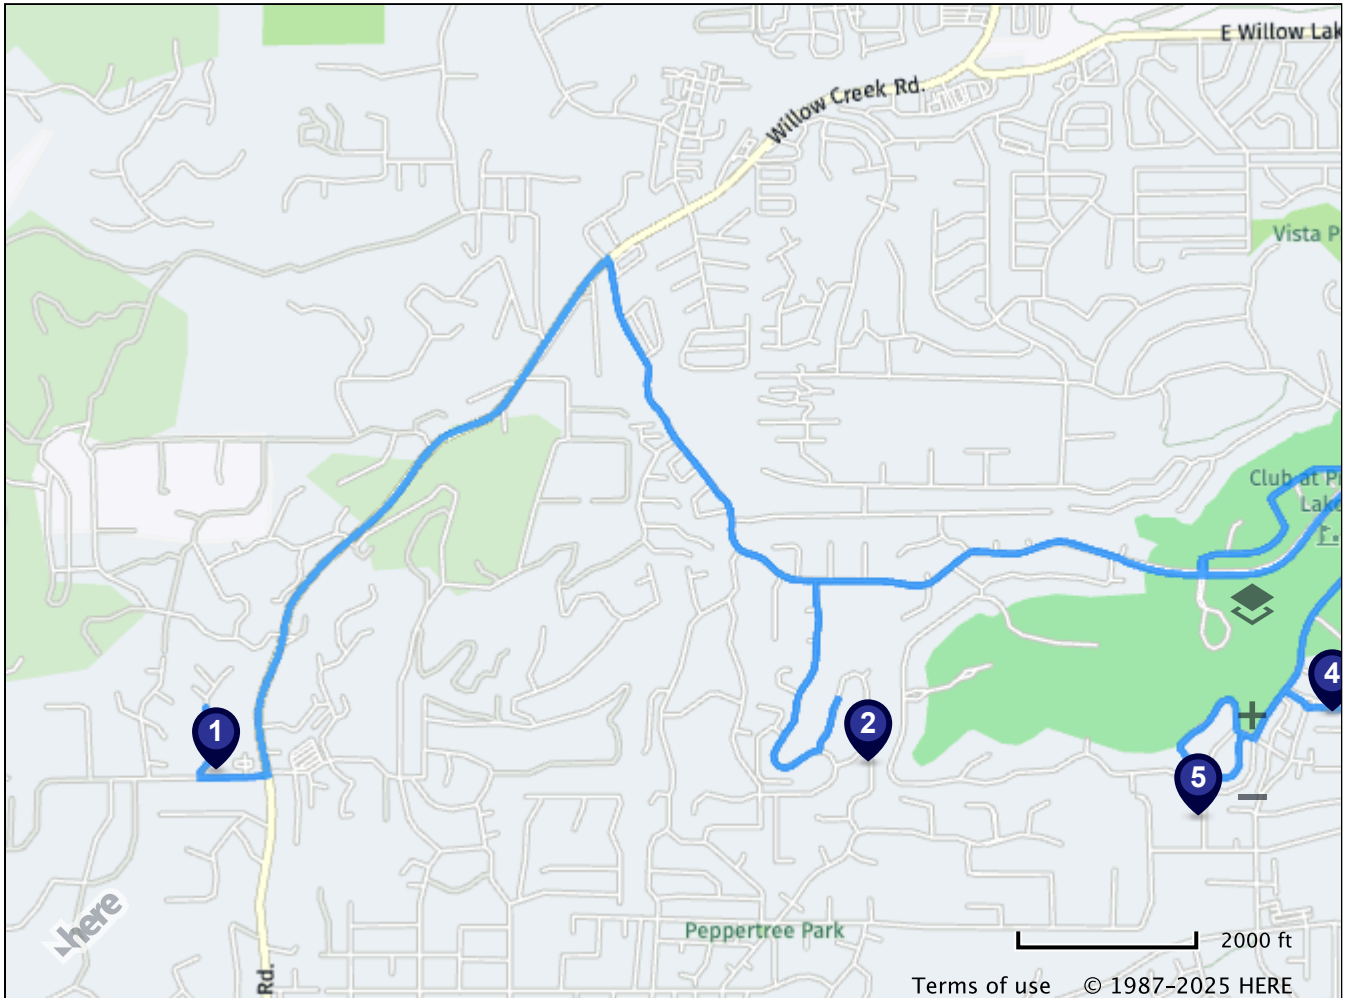

3.1 miles/est. 9 min

**2** 179 Juniper Ridge Drive, Prescott, AZ

1.  Head toward Lakewood Dr on Juniper Ridge Dr. Go for 0.1 mi.
2.  Turn right onto Lakewood Dr. Go for 0.5 mi.
3.  Turn right onto W Smoke Tree Ln. Go for 0.8 mi.
4.  Turn left onto Cabaret St. Go for 0.3 mi.
5.  Turn right onto Casa de Campo Dr. Go for 0.2 mi.
6.  Arrive at Casa de Campo Dr. Your destination is on the left.

0.4 miles/est. 2 min

**5** 1248 Pebble Springs, Prescott, AZ

1.  Head toward Brookhaven on Pebble Spgs. Go for 0.3 mi.
2.  Turn left onto Northridge Dr. Go for 0.1 mi.
3.  Turn right onto Blooming Hills Dr. Go for 249 ft.
4.  Take the 2nd exit from roundabout onto Blooming Hills Dr. Go for 0.4 mi.
5.  Turn right onto St James Pl. Go for 0.2 mi.
6.  Turn left onto Boardwalk Ave. Go for 305 ft.

- 7.  Turn right onto Oriental Ave. Go for 243 ft.
- 8.  Turn left onto Rycosa Ln. Go for 0.1 mi.
- 9.  Arrive at Rycosa Ln. Your destination is on the left.

1.2 miles/est. 5 min

 1592 Rycosa Lane, Prescott, AZ

Map

Copyright © 2025 ShowingTime