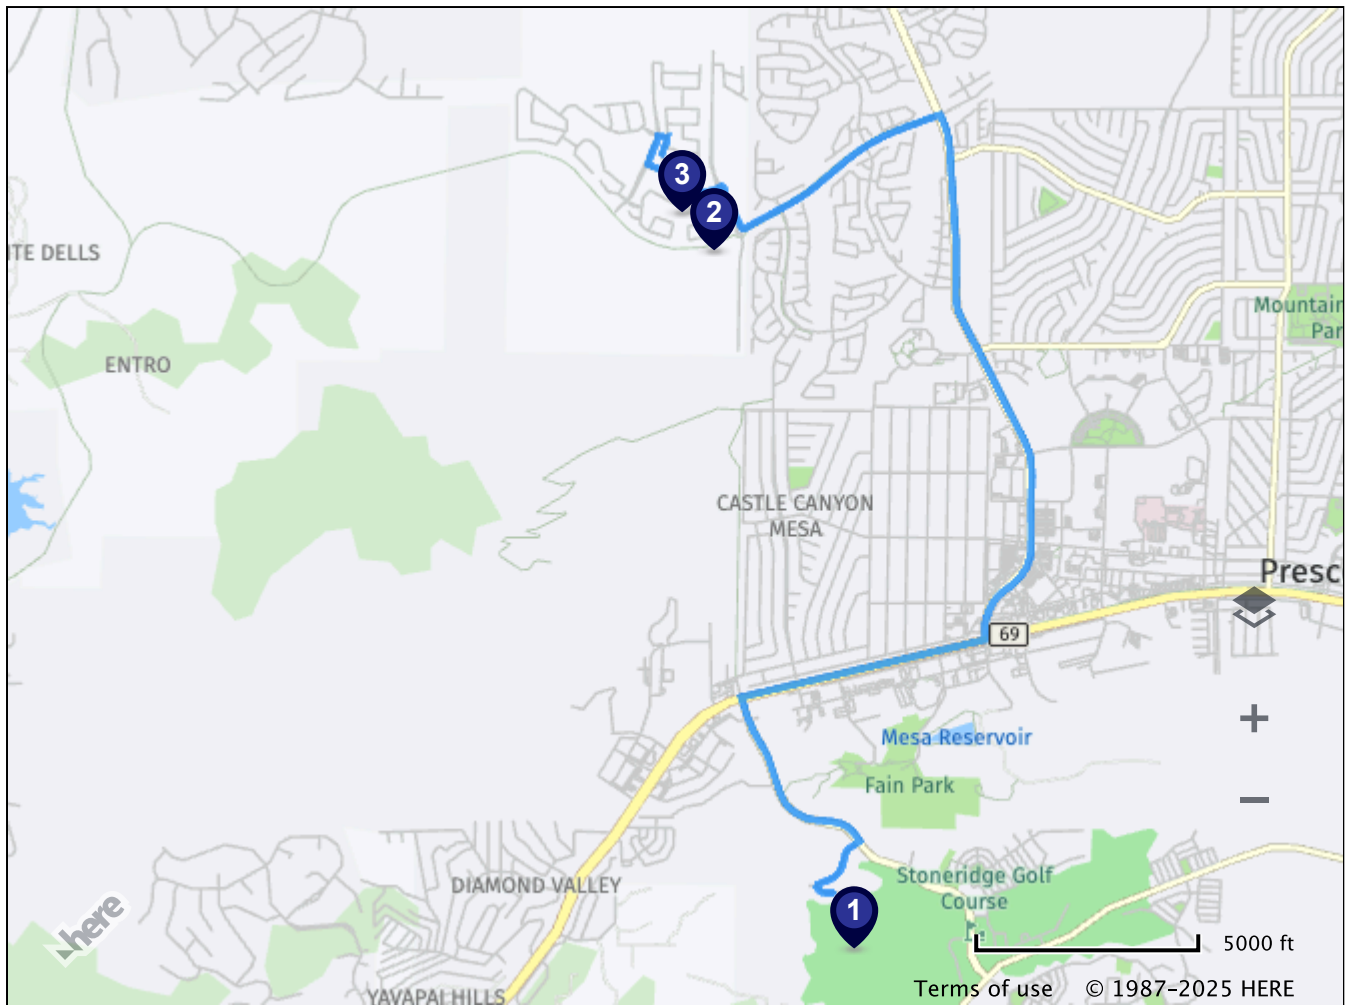

Beds: 3 | Baths: 3

Sqft: 2139

End Tour

Directions

1 6360 E Slow Cattle Drive, Prescott Valley, AZ

-
1.  Head toward N Roughstock Way on Roughstock Way. Go for 0.3 mi.
 2.  Turn left onto N Stoneridge Dr. Go for 0.8 mi.
 3.  Turn right onto E AZ-69 (AZ-69). Go for 1.0 mi.
 4.  Turn left onto N Glassford Hill Rd. Go for 2.3 mi.
 5.  Turn left onto Santa Fe Loop Rd. Go for 0.9 mi.
 6.  Take the 1st exit from roundabout onto N Jasper Pkwy. Go for 0.2 mi.
 7.  Take the 2nd exit from roundabout onto E Jasper Dr. Go for 0.2 mi.
 8.  Arrive at E Jasper Dr. Your destination is on the right.
-

5.8 miles/est. 13 min

2 5808 E Killen Loop, Prescott Valley, AZ

-
1.  Head west on E Jasper Dr. Go for 0.2 mi.
 2.  Take the 1st exit from roundabout onto N Stillwell Pkwy. Go for 0.1 mi.
 3.  Turn right onto E Sol Pl. Go for 200 ft.
 4.  Turn right onto N Yorkshire Loop. Go for 377 ft.
 5.  Arrive at N Yorkshire Loop. Your destination is on the right.
-

0.4 miles/est. 2 min

3 4728 N Yorkshire Loop, Prescott Valley, AZ

Map

Copyright © 2025 ShowingTime