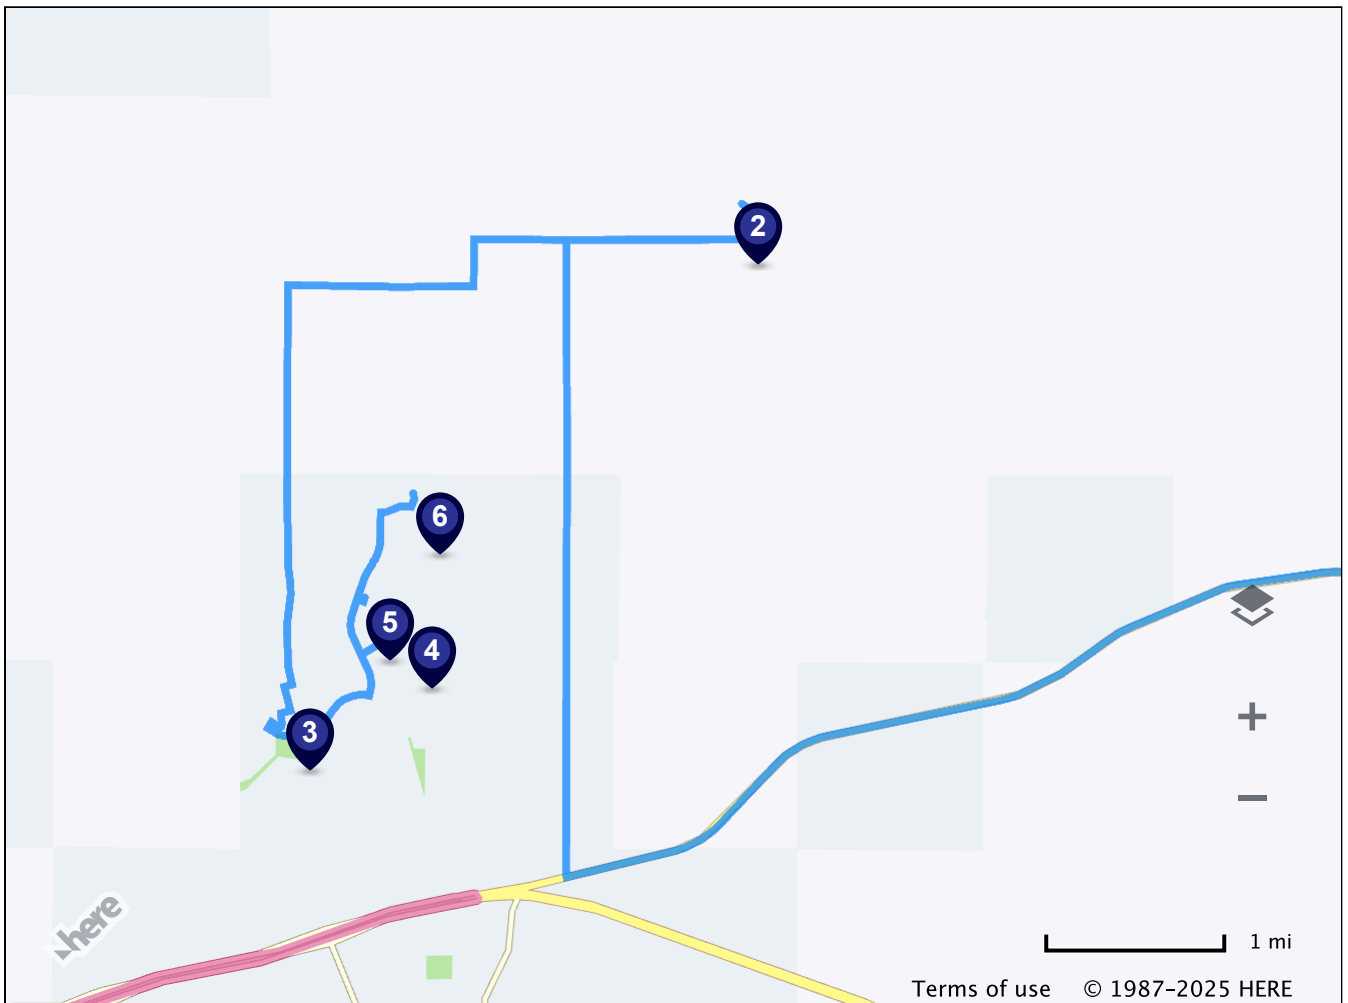

1.4 miles/est. 5 min

**4** 7906 E Mesteno Road, Prescott Valley, AZ

1.  Head toward N Sable Way on E Mesteno Rd. Go for 0.3 mi.
2.  Turn right onto N Antelope Meadows Dr. Go for 0.3 mi.
3.  Turn right onto E Dragoon Rd. Go for 190 ft.

- 4.  Turn left onto N Dry Creek Rd. Go for 118 ft.
- 5.  Arrive at N Dry Creek Rd. Your destination is on the right.

0.7 miles/est. 2 min

**5** 8345 N Dry Creek Road, Prescott Valley, AZ

- 1.  Head south on N Dry Creek Rd. Go for 118 ft.
- 2.  Turn right onto E Dragoon Rd. Go for 190 ft.
- 3.  Turn right onto N Antelope Meadows Dr. Go for 0.2 mi.
- 4.  Turn slightly right toward E Bella Vista Ln. Go for 0.3 mi.
- 5.  Turn right onto E Bella Vista Ln. Go for 0.2 mi.
- 6.  Turn left onto N Tromontana Rd. Go for 387 ft.
- 7.  Arrive at N Tromontana Rd. Your destination is on the right.

0.8 miles/est. 3 min

**6** 8895 N Tromontana Road, Prescott Valley, AZ

Map

Copyright © 2025 ShowingTime