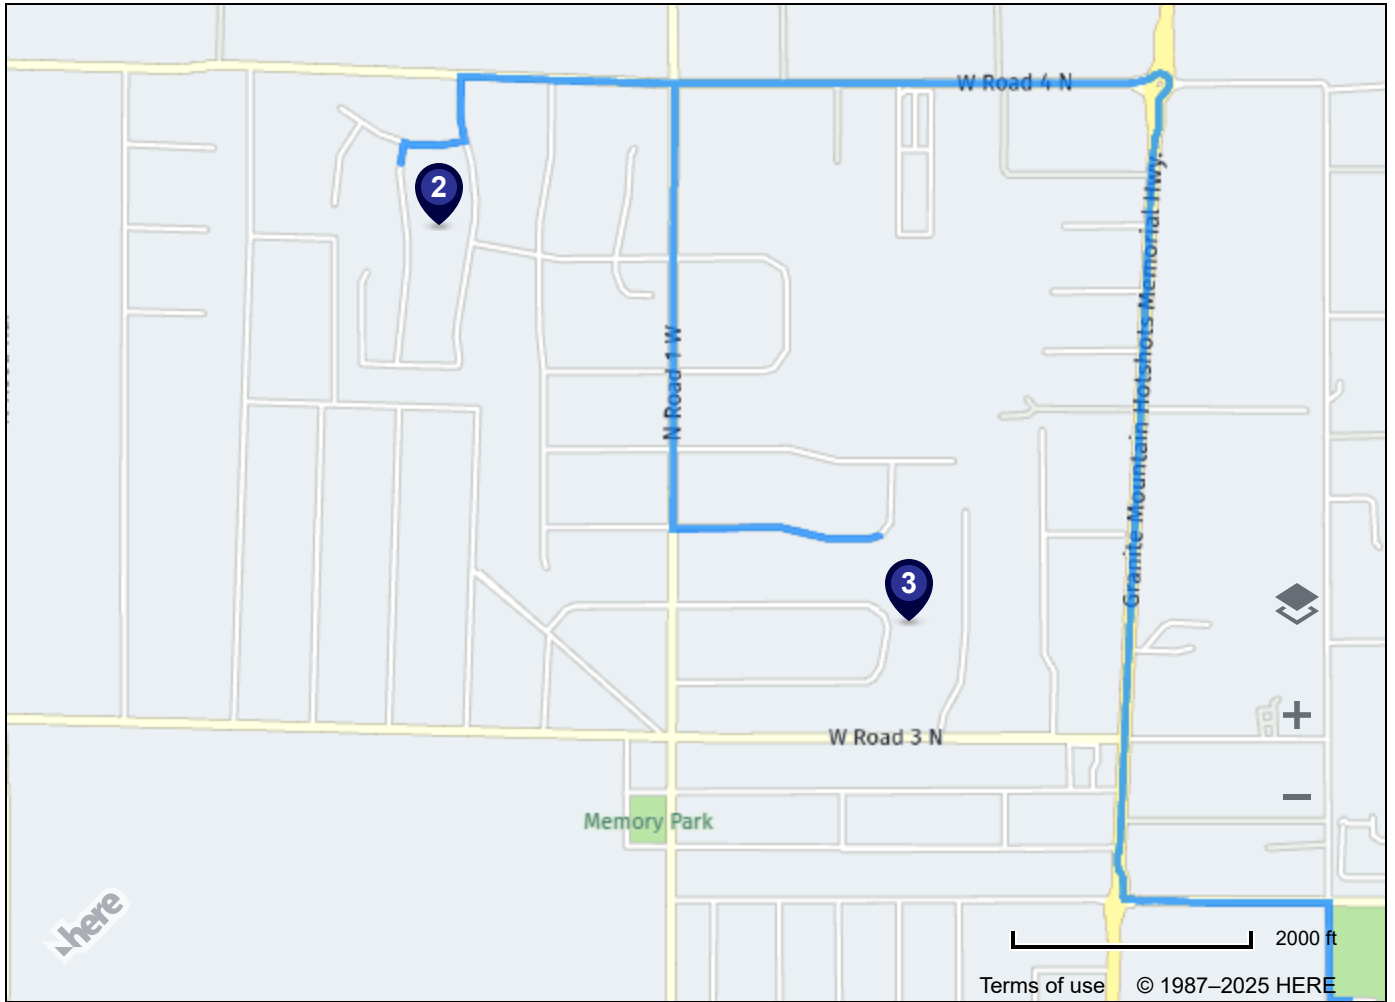

NOT YET REQUESTED

\$798,500.00

Beds: 3 | Baths: 2

Sqft: 2190

End Tour

Directions

1 1527 N Rd 1 E, Chino Valley, AZ 86323

1.  Head toward N Road 1 E. Go for 154 ft.
2.  Turn right onto N Road 1 E. Go for 0.1 mi.
3.  Turn left onto E Perkinsville Rd. Go for 0.3 mi.
4.  Take the 1st exit from roundabout onto N AZ-89 (AZ-89 N). Go for 1.2 mi.
5.  Take the 3rd exit from roundabout onto W Road 4 N toward W Road 4 North. Go for 1.1 mi.
6.  Turn left onto Dillon Blvd. Go for 525 ft.
7.  Turn right onto Henry Dr. Go for 499 ft.
8.  Turn left onto Nelson Ln. Go for 164 ft.
9.  Arrive at Nelson Ln. Your destination is on the left.

3.1 miles/est. 7 min

2 2885 Nelson Lane, Chino Valley, AZ

1.  Head toward Henry Dr on Nelson Ln. Go for 164 ft.
2.  Turn right onto Henry Dr. Go for 499 ft.
3.  Turn left onto Dillon Blvd. Go for 525 ft.
4.  Turn right onto W Road 4 N. Go for 0.3 mi.
5.  Turn right onto N Road 1 W. Go for 0.7 mi.
6.  Turn left onto Heather Ln. Go for 0.3 mi.
7.  Arrive at Heather Ln. Your destination is on the right.

1.6 miles/est. 4 min

3 920 Heather Lane, Chino Valley, AZ

Map

Copyright © 2025 ShowingTime